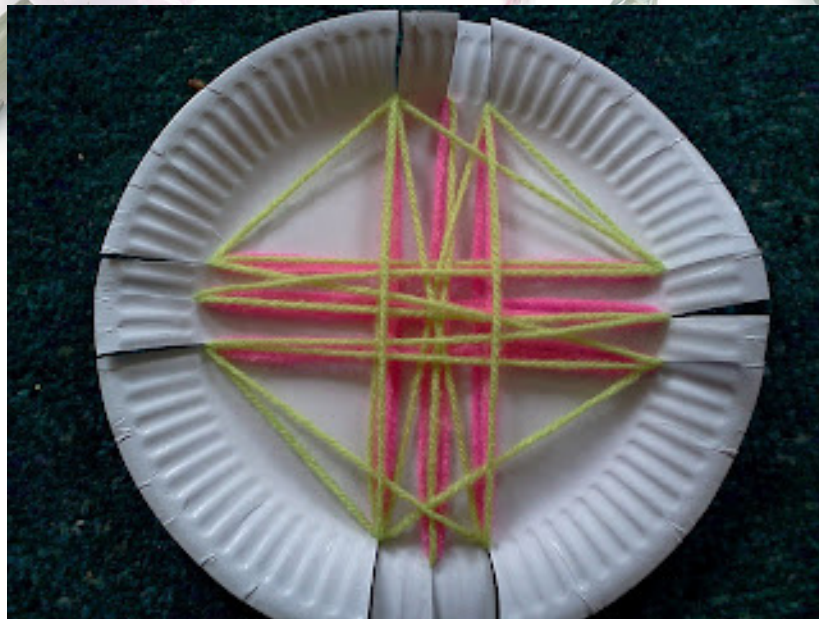

THE PLAYER IN THE CENTRE REPLIES, "BLOW WIND BLOW _____."

(ONE DISCIPLE'S NAME)

5. ALL THE PLAYERS WHO HAVE BEEN ASSIGNED THAT DISCIPLE'S NAME MUST QUICKLY GET UP AND MOVE TO A SEAT VACATED BY ANOTHER PLAYER; THE PLAYER IN THE CENTER TRIES TO GET A SEAT. ONE PLAYER WILL BE LEFT WITHOUT A SEAT. THIS PLAYER MUST NOW STAND IN THE CENTRE OF THE CIRCLE AND SHOUT, "BLOW WIND BLOW!"...

YOU CAN END THE GAME ANYTIME.

12 DISCIPLES:

- SIMON PETER - JAMES
- JOHN - ANDREW
- BARTHOLOMEW
- JAMES - JUDAS - THADDEUS
- MATTHEW - PHILIP
- SIMON THE ZEALOT - THOMAS

PRAYER WEAVING

CUT SLITS IN A PAPER PLATE, SEE ABOVE.

AFTERWARDS, THE PLATE CAN BE USED TO WEAVE PRAYERS FOR PEOPLE AND PLACES, EITHER DRAWN OR WRITTEN ON PIECES OF COLOURED PAPER. SYMBOLICALLY CHILDREN WILL BE BRINGING THESE PRAYERS TO THE CROSS AND LEAVING THEM CAUGHT IN GOD'S HANDS.